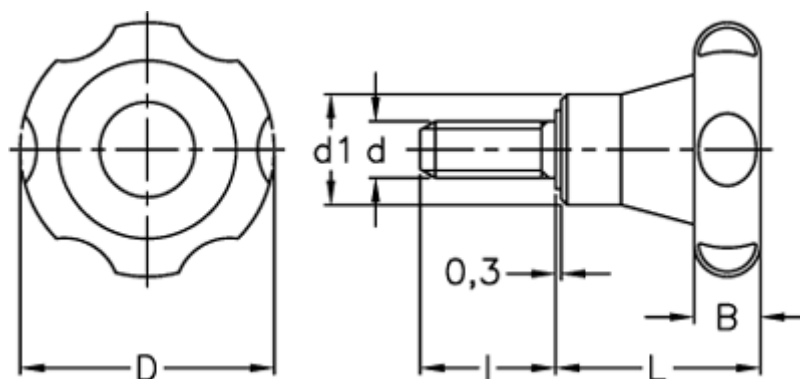

# Data Sheet

Article number: 2302075271

Description: E+G Lobe knob  
VL.155/70 p-M12x25

## Measures

---

B	= 18
D	= 69
d1	= 27
d 6g	= M12
l	= 25
L	= 42